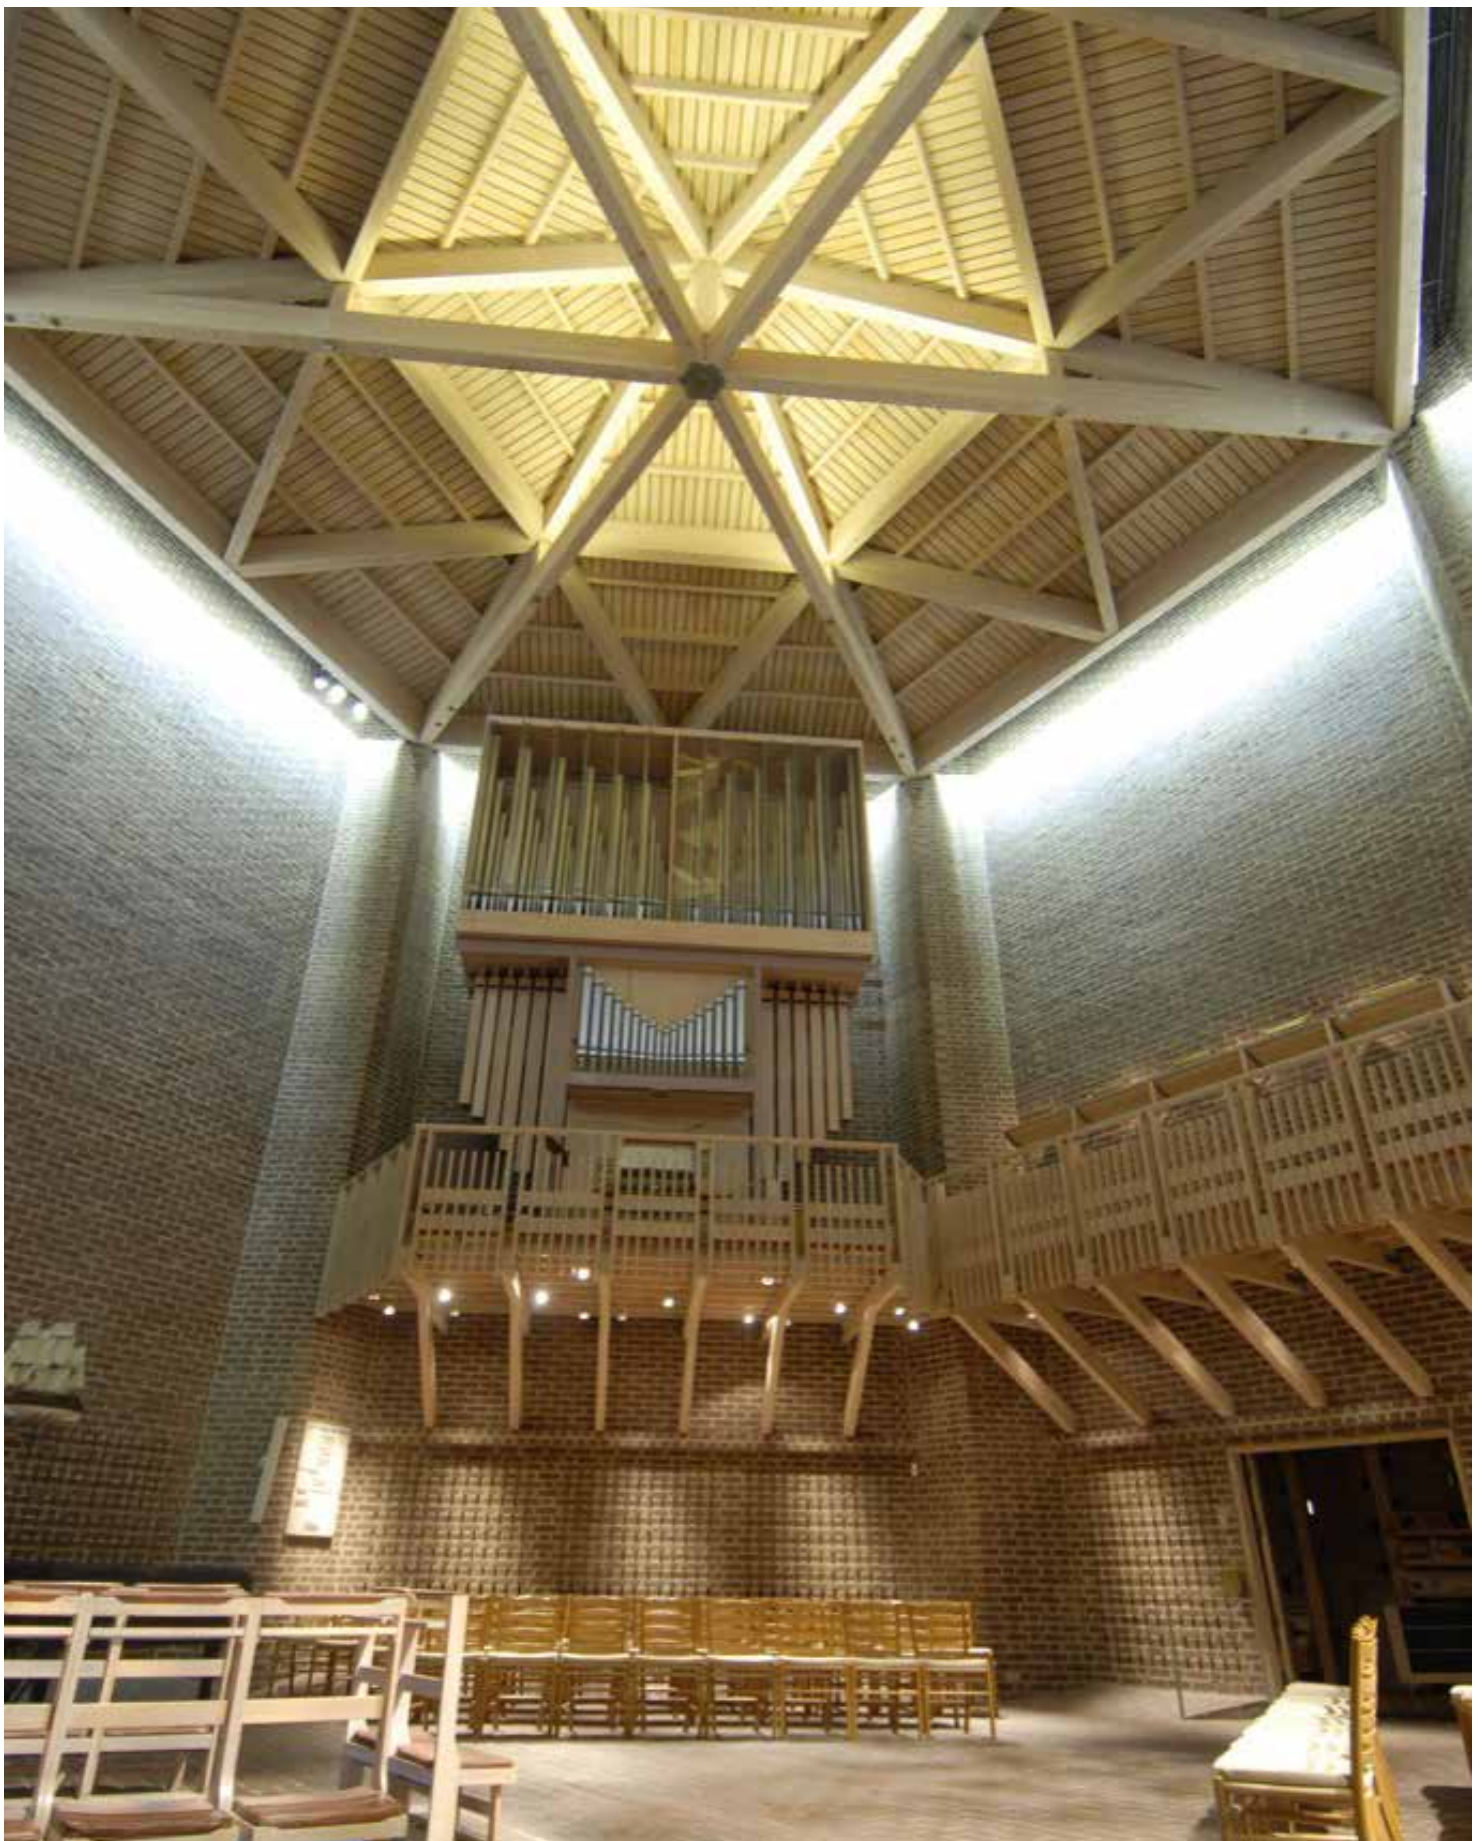

House of Worship - Gl. Holte Kirke, Copenhagen

Product	LEDko T
CCT	3.200K
CRI	>90
Light Designer	Joergen Kjaer