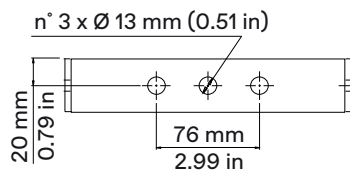

1 Channel

- 01 → Master Dimmer

* with Profile Zoom 28°/40° optic

*Standard gobo holder

*Yoke

LEDko Optics dimensions and weight

Product	Optics	Length	Weight
	Lens Tube Profile 10°	900 mm (35.4 in)	9 Kg (19.8 lbs)

Product	Optics	Length	Weight
	Lens Tube Profile 14°	750 mm (35.4 in)	9 Kg (19.8 lbs)
	Lens Tube Profile 70°	750 mm (35.4 in)	8.68 Kg (19.14 lbs)

Product	Optics	Length	Weight
	Lens Tube Profile 19°	670 mm (26.3 in)	9.15 Kg (20.17 lbs)
	Lens Tube Profile 26°	670 mm (26.3 in)	9.05 Kg (19.95 lbs)
	Lens Tube Profile 36°	670 mm (26.3 in)	9.35 Kg (20.60 lbs)
	Lens Tube Profile 50°	670 mm (26.3 in)	9.05 Kg (19.95 lbs)