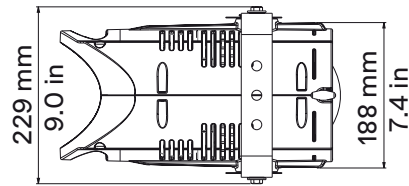

Physical

● Yoke	Manual (standard) or Pole Operated Pan-Tilt (Optional)
● Materials	Flame-retardant technopolymer reinforced with fiberglass
● Framing System	Four stainless steel shutter blades in a two-plane assembly, 0.40mm (AISI 316)
● Weight	Body: 6 kg / 13.22 lbs - With Profile Zoom 28°/40° 8.5 Kg / 18.74 lbs
● Length	Body: 362 mm / 14.25 in - With Profile Zoom 28°/40° optic: 601 mm / 23.66 in
● Height	189 mm / 7.44 in - With bracket: 372 mm / 14.64 in
● Width	355 mm / 13.97 in
● IP Rating	IP20 (available IP65 LEDko Ext Series)
● Color options	Black (standard), custom color on request (optional)

1 Channel

- 01 → Master Dimmer

* with Profile Zoom 28°/40° optic

*Standard gobo holder

*Yoke

LEDko Optics dimensions and weight

Product	Optics	Length	Weight
	Lens Tube Profile 10°	900 mm (35.4 in)	9 Kg (19.8 lbs)

Product	Optics	Length	Weight
	Lens Tube Profile 14°	750 mm (35.4 in)	9 Kg (19.8 lbs)
	Lens Tube Profile 70°	750 mm (35.4 in)	8.68 Kg (19.14 lbs)

Product	Optics	Length	Weight
	Lens Tube Profile 19°	670 mm (26.3 in)	9.15 Kg (20.17 lbs)
	Lens Tube Profile 26°	670 mm (26.3 in)	9.05 Kg (19.95 lbs)
	Lens Tube Profile 36°	670 mm (26.3 in)	9.35 Kg (20.60 lbs)
	Lens Tube Profile 50°	670 mm (26.3 in)	9.05 Kg (19.95 lbs)

Product	Optics	Length	Weight
	Profile Zoom 15°-35°	886 mm (34.9 in)	13.05 Kg (28.77 lbs)

Product	Optics	Length	Weight
	Profile Zoom 25°-50°	783 mm (30.8 in)	11.2 Kg (24.69 lbs)

Product	Optics	Length	Weight
	Profile Zoom 28°-40°	601 mm (23.7 in)	8.3 Kg (18.3 lbs)
	Soft Profile Fresnel Zoom 14°-40°	601 mm (23.7 in)	7.75 Kg (17.09 lbs)
	Soft Profile PC Zoom 11°-38°	601 mm (23.7 in)	8.25 Kg (18.19 lbs)