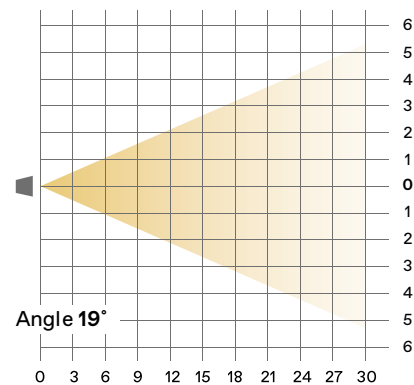

Product	Optics	Length	Weight
	Profile Zoom 15°-35°	886 mm (34.9 in)	13.05 Kg (28.77 lbs)

Product	Optics	Length	Weight
	Profile Zoom 25°-50°	783 mm (30.8 in)	11.2 Kg (24.69 lbs)

Product	Optics	Length	Weight
	Profile Zoom 28°-40°	601 mm (23.7 in)	8.3 Kg (18.3 lbs)
	Soft Profile Fresnel Zoom 14°-40°	601 mm (23.7 in)	7.75 Kg (17.09 lbs)
	Soft Profile PC Zoom 11°-38°	601 mm (23.7 in)	8.25 Kg (18.19 lbs)

Optic: Lens Tube 26°

Distance(m)	1	2	3	4	5	6	7	8	9	10	
lux	3.200K	120.240	30.060	13.360	7.515	4.810	3.340	2.454	1.879	1.484	1.202
Diameter Ø (m)	0,46	0,92	1,39	1,85	2,31	2,77	3,23	3,69	4,16	4,62	
lux	3.200K	CRI 91	TLCI 90								