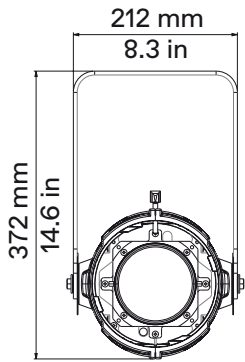

Physical

● Yoke	Manual (standard) or Pole Operated Pan-Tilt (Optional)
● Materials	Flame-retardant technopolymer reinforced with fiberglass
● Framing System	Four stainless steel shutter blades in a two-plane assembly, 0.40mm (AISI 316)
● Weight	Body: 6 kg / 13.22 lbs - With Profile Zoom 28°/40° 8.5 Kg / 18.74 lbs
● Length	Body: 362 mm / 14.25 in - With Profile Zoom 28°/40° optic: 601 mm / 23.66 in
● Height	189 mm / 7.44 in - With bracket: 372 mm / 14.64 in
● Width	355 mm / 13.97 in
● IP Rating	IP20 (available IP65 LEDko Ext Series)
● Color options	Black (standard), custom color on request (optional)

1 Channel

- 01 → Master Dimmer

* with Profile Zoom 28°/40° optic

*Standard gobo holder

*Yoke

LEDko Optics dimensions and weight

Product	Optics	Length	Weight
	Lens Tube Profile 10°	900 mm (35.4 in)	9 Kg (19.8 lbs)

Product	Optics	Length	Weight
	Lens Tube Profile 14°	750 mm (35.4 in)	9 Kg (19.8 lbs)
	Lens Tube Profile 70°	750 mm (35.4 in)	8.68 Kg (19.14 lbs)

Product	Optics	Length	Weight
	Lens Tube Profile 19°	670 mm (26.3 in)	9.15 Kg (20.17 lbs)
	Lens Tube Profile 26°	670 mm (26.3 in)	9.05 Kg (19.95 lbs)
	Lens Tube Profile 36°	670 mm (26.3 in)	9.35 Kg (20.60 lbs)
	Lens Tube Profile 50°	670 mm (26.3 in)	9.05 Kg (19.95 lbs)

Product	Optics	Length	Weight
	Profile Zoom 15°-35°	886 mm (34.9 in)	13.05 Kg (28.77 lbs)

Product	Optics	Length	Weight
	Profile Zoom 25°-50°	783 mm (30.8 in)	11.2 Kg (24.69 lbs)

Product	Optics	Length	Weight
	Profile Zoom 28°-40°	601 mm (23.7 in)	8.3 Kg (18.3 lbs)
	Soft Profile Fresnel Zoom 14°-40°	601 mm (23.7 in)	7.75 Kg (17.09 lbs)
	Soft Profile PC Zoom 11°-38°	601 mm (23.7 in)	8.25 Kg (18.19 lbs)