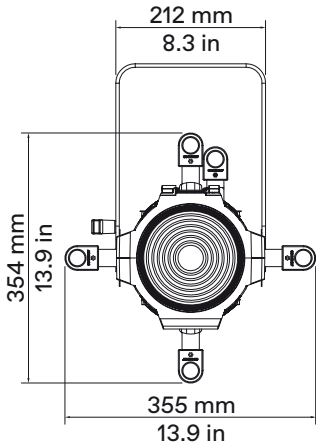

Physical

● Yoke	Manual (standard) or Pole Operated Pan-Tilt (Optional)
● Materials	Flame-retardant technopolymer reinforced with fiberglass
● Framing System	Four stainless steel shutter blades in a two-plane assembly, 0.40mm (AISI 316)
● Weight	Body: 6 kg / 13.22 lbs - With Profile Zoom 28°/40° 8.5 Kg / 18.74 lbs
● Length	Body: 362 mm / 14.25 in - With Profile Zoom 28°/40° optic: 601 mm / 23.66 in
● Height	189 mm / 7.44 in - With bracket: 372 mm / 14.64 in
● Width	355 mm / 13.97 in
● IP Rating	IP20 (available IP65 LEDko Ext Series)
● Color options	Black (standard), custom color on request (optional)

1 Channel

- 01 → Master Dimmer

* with Profile Zoom 28°/40° optic

*Standard gobo holder

*Yoke

LEDko Optics dimensions and weight

Product	Optics	Length	Weight
	Lens Tube Profile 10°	900 mm (35.4 in)	9 Kg (19.8 lbs)

Product	Optics	Length	Weight
	Lens Tube Profile 14°	750 mm (35.4 in)	9 Kg (19.8 lbs)
	Lens Tube Profile 70°	750 mm (35.4 in)	8.68 Kg (19.14 lbs)

Product	Optics	Length	Weight
	Lens Tube Profile 19°	670 mm (26.3 in)	9.15 Kg (20.17 lbs)
	Lens Tube Profile 26°	670 mm (26.3 in)	9.05 Kg (19.95 lbs)
	Lens Tube Profile 36°	670 mm (26.3 in)	9.35 Kg (20.60 lbs)
	Lens Tube Profile 50°	670 mm (26.3 in)	9.05 Kg (19.95 lbs)

Product	Optics	Length	Weight
	Profile Zoom 15°-35°	886 mm (34.9 in)	13.05 Kg (28.77 lbs)

Product	Optics	Length	Weight
	Profile Zoom 25°-50°	783 mm (30.8 in)	11.2 Kg (24.69 lbs)

Product	Optics	Length	Weight
	Profile Zoom 28°-40°	601 mm (23.7 in)	8.3 Kg (18.3 lbs)
	Soft Profile Fresnel Zoom 14°-40°	601 mm (23.7 in)	7.75 Kg (17.09 lbs)
	Soft Profile PC Zoom 11°-38°	601 mm (23.7 in)	8.25 Kg (18.19 lbs)