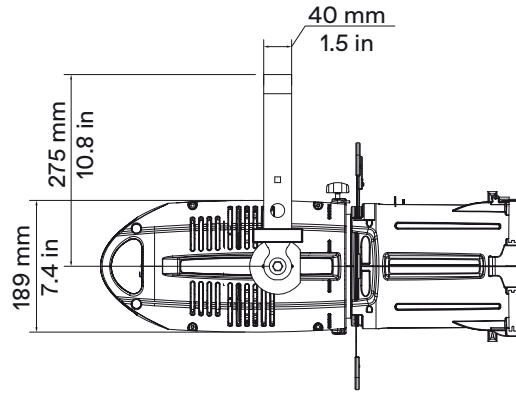

Physical

● Yoke	Manual (standard) or Pole Operated Pan-Tilt (Optional)
● Materials	Flame-retardant technopolymer reinforced with fiberglass
● Framing System	Four stainless steel shutter blades in a two-plane assembly, 0.40mm (AISI 316)
● Weight	Body: 6 kg / 13.22 lbs - With Profile Zoom 28°/40° 8.5 Kg / 18.74 lbs
● Length	Body: 362 mm / 14.25 in - With Profile Zoom 28°/40° optic: 601 mm / 23.66 in
● Height	189 mm / 7.44 in - With bracket: 372 mm / 14.64 in
● Width	355 mm / 13.97 in
● IP Rating	IP20 (available IP65 LEDko Ext Series)
● Color options	Black (standard), custom color on request (optional)

1 Channel

- 01 → Master Dimmer

* with Profile Zoom 28°/40° optic

*Standard gobo holder

*Yoke

LEDko Optics dimensions and weight

Product	Optics	Length	Weight
	Lens Tube Profile 10°	900 mm (35.4 in)	9 Kg (19.8 lbs)

Product	Optics	Length	Weight
	Lens Tube Profile 14°	750 mm (35.4 in)	9 Kg (19.8 lbs)
	Lens Tube Profile 70°	750 mm (35.4 in)	8.68 Kg (19.14 lbs)

Product	Optics	Length	Weight
	Lens Tube Profile 19°	670 mm (26.3 in)	9.15 Kg (20.17 lbs)
	Lens Tube Profile 26°	670 mm (26.3 in)	9.05 Kg (19.95 lbs)
	Lens Tube Profile 36°	670 mm (26.3 in)	9.35 Kg (20.60 lbs)
	Lens Tube Profile 50°	670 mm (26.3 in)	9.05 Kg (19.95 lbs)

Product	Optics	Length	Weight
	Profile Zoom 15°-35°	886 mm (34.9 in)	13.05 Kg (28.77 lbs)

Product	Optics	Length	Weight
	Profile Zoom 25°-50°	783 mm (30.8 in)	11.2 Kg (24.69 lbs)

Product	Optics	Length	Weight
	Profile Zoom 28°-40°	601 mm (23.7 in)	8.3 Kg (18.3 lbs)
	Soft Profile Fresnel Zoom 14°-40°	601 mm (23.7 in)	7.75 Kg (17.09 lbs)
	Soft Profile PC Zoom 11°-38°	601 mm (23.7 in)	8.25 Kg (18.19 lbs)