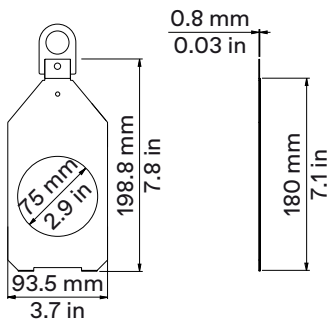

Physical

● Yoke	Manual (standard) or Pole Operated Pan-Tilt (Optional)
● Materials	Flame-retardant technopolymer reinforced with fiberglass
● Framing System	Four stainless steel shutter blades in a two-plane assembly, 0.40mm (AISI 316)
● Weight	Body: 6 kg / 13.22 lbs - With Profile Zoom 28°/40° 8.5 Kg / 18.74 lbs
● Length	Body: 362 mm / 14.25 in - With Profile Zoom 28°/40° optic: 601 mm / 23.66 in
● Height	189 mm / 7.44 in - With bracket: 372 mm / 14.64 in
● Width	355 mm / 13.97 in
● IP Rating	IP20 (available IP65 LEDko Ext Series)
● Color options	Black (standard), custom color on request (optional)

1 Channel

- 01 → Master Dimmer

* with Profile Zoom 28°/40° optic

*Standard gobo holder

*Yoke

LEDko Optics dimensions and weight

Product	Optics	Length	Weight
	Lens Tube Profile 10°	900 mm (35.4 in)	9 Kg (19.8 lbs)

Product	Optics	Length	Weight
	Lens Tube Profile 14°	750 mm (35.4 in)	9 Kg (19.8 lbs)
	Lens Tube Profile 70°	750 mm (35.4 in)	8.68 Kg (19.14 lbs)

Product	Optics	Length	Weight
	Lens Tube Profile 19°	670 mm (26.3 in)	9.15 Kg (20.17 lbs)
	Lens Tube Profile 26°	670 mm (26.3 in)	9.05 Kg (19.95 lbs)
	Lens Tube Profile 36°	670 mm (26.3 in)	9.35 Kg (20.60 lbs)
	Lens Tube Profile 50°	670 mm (26.3 in)	9.05 Kg (19.95 lbs)

Product	Optics	Length	Weight
	Profile Zoom 15°-35°	886 mm (34.9 in)	13.05 Kg (28.77 lbs)

Product	Optics	Length	Weight
	Profile Zoom 25°-50°	783 mm (30.8 in)	11.2 Kg (24.69 lbs)

Product	Optics	Length	Weight
	Profile Zoom 28°-40°	601 mm (23.7 in)	8.3 Kg (18.3 lbs)
	Soft Profile Fresnel Zoom 14°-40°	601 mm (23.7 in)	7.75 Kg (17.09 lbs)
	Soft Profile PC Zoom 11°-38°	601 mm (23.7 in)	8.25 Kg (18.19 lbs)