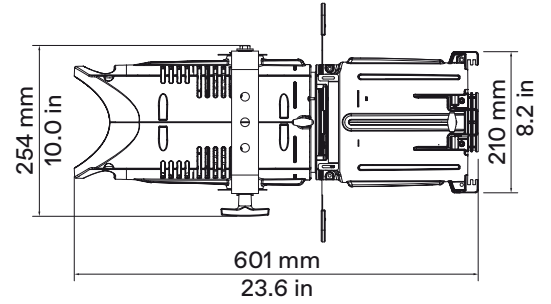

Physical

● Yoke	Manual (standard) or Pole Operated Pan-Tilt (Optional)
● Materials	Flame-retardant technopolymer reinforced with fiberglass
● Framing System	Four stainless steel shutter blades in a two-plane assembly, 0.40mm (AISI 316)
● Weight	Body: 6 kg / 13.22 lbs - With Profile Zoom 28°/40° 8.5 Kg / 18.74 lbs
● Length	Body: 362 mm / 14.25 in - With Profile Zoom 28°/40° optic: 601 mm / 23.66 in
● Height	189 mm / 7.44 in - With bracket: 372 mm / 14.64 in
● Width	355 mm / 13.97 in
● IP Rating	IP20 (available IP65 LEDko Ext Series)
● Color options	Black (standard), custom color on request (optional)

1 Channel

- 01 → Master Dimmer

* with Profile Zoom 28°/40° optic

*Standard gobo holder

*Yoke

LEDko Optics dimensions and weight

Product	Optics	Length	Weight
	Lens Tube Profile 10°	900 mm (35.4 in)	9 Kg (19.8 lbs)

Product	Optics	Length	Weight
	Lens Tube Profile 14°	750 mm (35.4 in)	9 Kg (19.8 lbs)
	Lens Tube Profile 70°	750 mm (35.4 in)	8.68 Kg (19.14 lbs)

Product	Optics	Length	Weight
	Lens Tube Profile 19°	670 mm (26.3 in)	9.15 Kg (20.17 lbs)
	Lens Tube Profile 26°	670 mm (26.3 in)	9.05 Kg (19.95 lbs)
	Lens Tube Profile 36°	670 mm (26.3 in)	9.35 Kg (20.60 lbs)
	Lens Tube Profile 50°	670 mm (26.3 in)	9.05 Kg (19.95 lbs)

Product	Optics	Length	Weight
	Profile Zoom 15°-35°	886 mm (34.9 in)	13.05 Kg (28.77 lbs)

Product	Optics	Length	Weight
	Profile Zoom 25°-50°	783 mm (30.8 in)	11.2 Kg (24.69 lbs)

Product	Optics	Length	Weight
	Profile Zoom 28°-40°	601 mm (23.7 in)	8.3 Kg (18.3 lbs)
	Soft Profile Fresnel Zoom 14°-40°	601 mm (23.7 in)	7.75 Kg (17.09 lbs)
	Soft Profile PC Zoom 11°-38°	601 mm (23.7 in)	8.25 Kg (18.19 lbs)