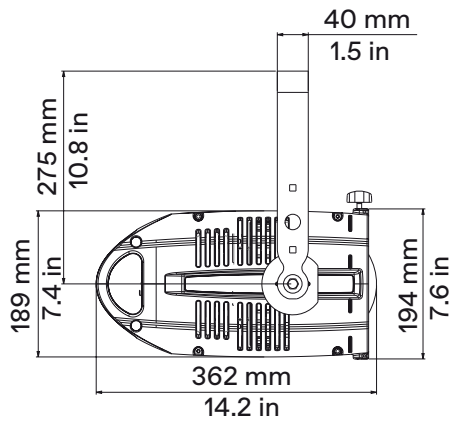

Physical

● Yoke	Manual (standard) or Pole Operated Pan-Tilt (Optional)
● Materials	Flame-retardant technopolymer reinforced with fiberglass
● Framing System	Four stainless steel shutter blades in a two-plane assembly, 0.40mm (AISI 316)
● Weight	Body: 6 kg / 13.22 lbs - With Profile Zoom 28°/40° 8.5 Kg / 18.74 lbs
● Length	Body: 362 mm / 14.25 in - With Profile Zoom 28°/40° optic: 601 mm / 23.66 in
● Height	189 mm / 7.44 in - With bracket: 372 mm / 14.64 in
● Width	355 mm / 13.97 in
● IP Rating	IP20 (available IP65 LEDko Ext Series)
● Color options	Black (standard), custom color on request (optional)

1 Channel

- 01 → Master Dimmer

* with Profile Zoom 28°/40° optic

*Standard gobo holder

*Yoke

LEDko Optics dimensions and weight

Product	Optics	Length	Weight
	Lens Tube Profile 10°	900 mm (35.4 in)	9 Kg (19.8 lbs)

Product	Optics	Length	Weight
	Lens Tube Profile 14°	750 mm (35.4 in)	9 Kg (19.8 lbs)
	Lens Tube Profile 70°	750 mm (35.4 in)	8.68 Kg (19.14 lbs)

Product	Optics	Length	Weight
	Lens Tube Profile 19°	670 mm (26.3 in)	9.15 Kg (20.17 lbs)
	Lens Tube Profile 26°	670 mm (26.3 in)	9.05 Kg (19.95 lbs)
	Lens Tube Profile 36°	670 mm (26.3 in)	9.35 Kg (20.60 lbs)
	Lens Tube Profile 50°	670 mm (26.3 in)	9.05 Kg (19.95 lbs)

Product	Optics	Length	Weight
	Profile Zoom 15°-35°	886 mm (34.9 in)	13.05 Kg (28.77 lbs)

Product	Optics	Length	Weight
	Profile Zoom 25°-50°	783 mm (30.8 in)	11.2 Kg (24.69 lbs)

Product	Optics	Length	Weight
	Profile Zoom 28°-40°	601 mm (23.7 in)	8.3 Kg (18.3 lbs)
	Soft Profile Fresnel Zoom 14°-40°	601 mm (23.7 in)	7.75 Kg (17.09 lbs)
	Soft Profile PC Zoom 11°-38°	601 mm (23.7 in)	8.25 Kg (18.19 lbs)