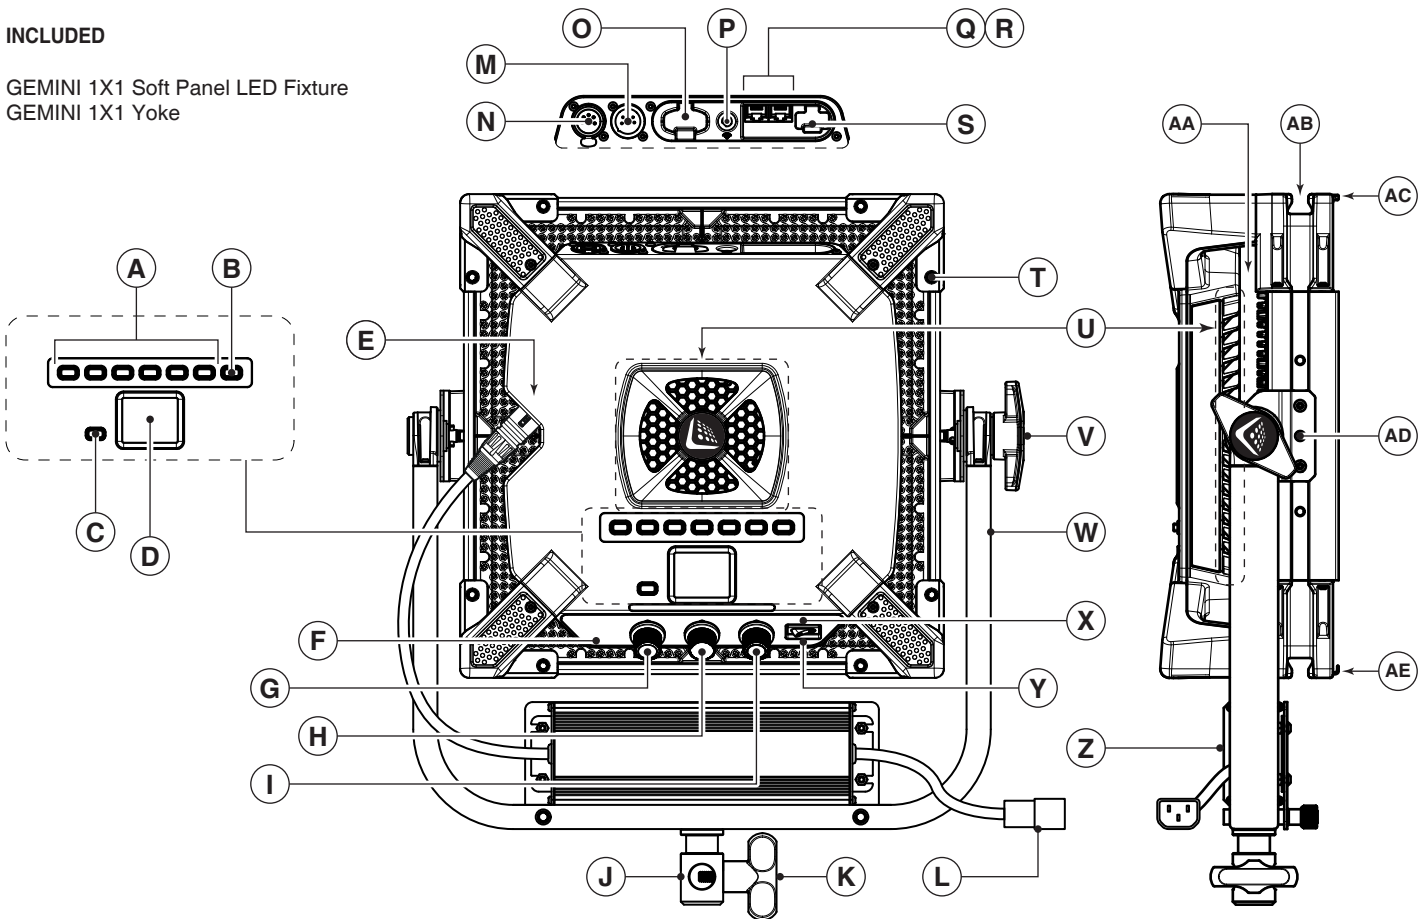

### INCLUDED

GEMINI 1X1 Soft Panel LED Fixture  
GEMINI 1X1 Yoke

- |                                    |   |                                    |
|------------------------------------|---|------------------------------------|
| (A) PRESET BUTTONS (6X)            | (L) IEC AC INPUT                          | (W) YOKE                           |
| (B) PRESET TOGGLE BUTTON           | (M) 5-PIN XLR DMX / MASTER/REPLICA INPUT  | (X) POWER / STATUS INDICATOR LIGHT |
| (C) CANCEL BUTTON                  | (N) 5-PIN XLR DMX / MASTER/REPLICA OUTPUT | (Y) ON / OFF SWITCH                |
| (D) DISPLAY                        | (O) BLUETOOTH® / WIRELESS DMX PORT        | (Z) POWER SUPPLY ADAPTER           |
| (E) 3-PIN XLR DC POWER INPUT JACK  | (P) ANTENNA                               | (AA) AIR EXHAUST SPACE             |
| (F) ACTIVE COMMS INDICATOR LIGHT   | (Q) RJ45 DMX / MASTER/REPLICA OUTPUT      | (AB) DOVETAIL CHANNEL (4X)         |
| (G) GREEN OFFSET / HUE / MENU KNOB | (R) RJ45 DMX / MASTER/REPLICA INPUT       | (AC) ACCESSORY LATCH               |
| (H) CCT / SATURATION KNOB          | (S) USB PORT                              | (AD) YOKE LOCKING PIN (2X)         |
| (I) DIMMER / INTENSITY KNOB        | (T) 1/4-20 FEMALE THREAD (8X)             | (AE) ACCESSORY RAIL (3X)           |
| (J) TVMP STAND ADAPTER             | (U) AIR INTAKE                            |                                    |
| (K) TVMP KNOB                      | (V) YOKE KNOB                             |                                    |