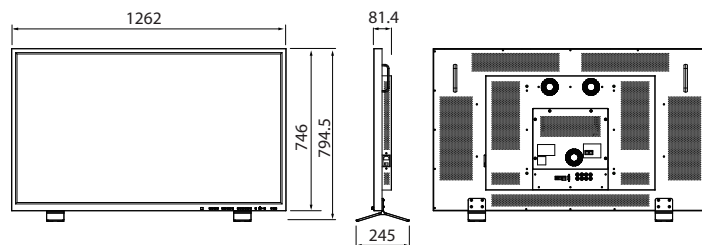

# LUM-550H

700nits  
55" 4K/UHD HDR Emulation LCD Monitor

Size	54.6"
Resolution	3840x2160(16:9)
Pixel Pitch	0.315(H) x 0.315(V) mm
Color Depth	1.07B Colors
Viewing Angle	178°(H) / 178°(V)
Luminance of white	700nits
Contrast Ratio	1100:1
Display Area	1209.6(H) x 680.4(V) mm

SDI Input Signal Formats	
SMPTE ST 2082	3840x2160 (60/50/30/25/24p)
SMPTE ST 2081	3840x2160 (30/25/24p)
SMPTE ST 2036-1:2009	3840x2160(23.98/24/25/29.97/30/50/59.94/60p)
SMPTE-425M-A/B	1080p(60/59.94/50/30/29.97/25/24/23.98/30sF/29.97sF/25sF/24sF/23.98sF)
	1080i(60/59.94/50)
SMPTE ST274	1080i(60/59.94/50)
	1080p (30/29.97/25/24/24sF/23.98/23.98sF)
SMPTE-296M	720p (60/59.94/50)
SMPTE-260M	1035i (60/59.94)
SMPTE-125M	480i (59.94)
ITU-R BT.656	576i (50)
SMPTE ST 2048-2:2011	2048x1080(23,98/24/25/29.97/30p/psf, 47.95/48/50/59.94/60p)
Audio In	SDI Embedded Audio (Group, Channel Selectable)
Audio Out	Analog Stereo (3.5mm Phone Jack)
Power	AC100~240V(50~60Hz)
Power Consumption (Approx.)	TBD
Included Accessories	AC Power Cable, IR Remote, Table Stand

## Main Body Dimensions

**Main Body** 1262 x 746 x 81.4(mm) / 49.68 x 29.37 x 3.2(inch)  
**With Stand** 1262 x 794.5 x 245(mm) / 49.68 x 31.27 x 9.64(inch)  
**Weight** 35.8kg / 78.92lbs

## Product Highlights

- 55" True UHD Resolution (3840x2160)
- Peak Luminance 700nits
- HDR Emulation (PQ, HLG)
- 12G-SDI Single Link 4K/UHD
- 3G-SDI Quad-Link Square Division & 2-S.I. 4K/UHD
- Waveform / Vectorscope
- 16ch Audio Level Meter
- Marker
- Timecode Display
- UMD Display
- Blue/Mono Only
- Various Aspect
- Range Error
- Closed Caption (CC-608, CC-708)
- Tally
- IR Remote Control & Ultra Slim Bezel